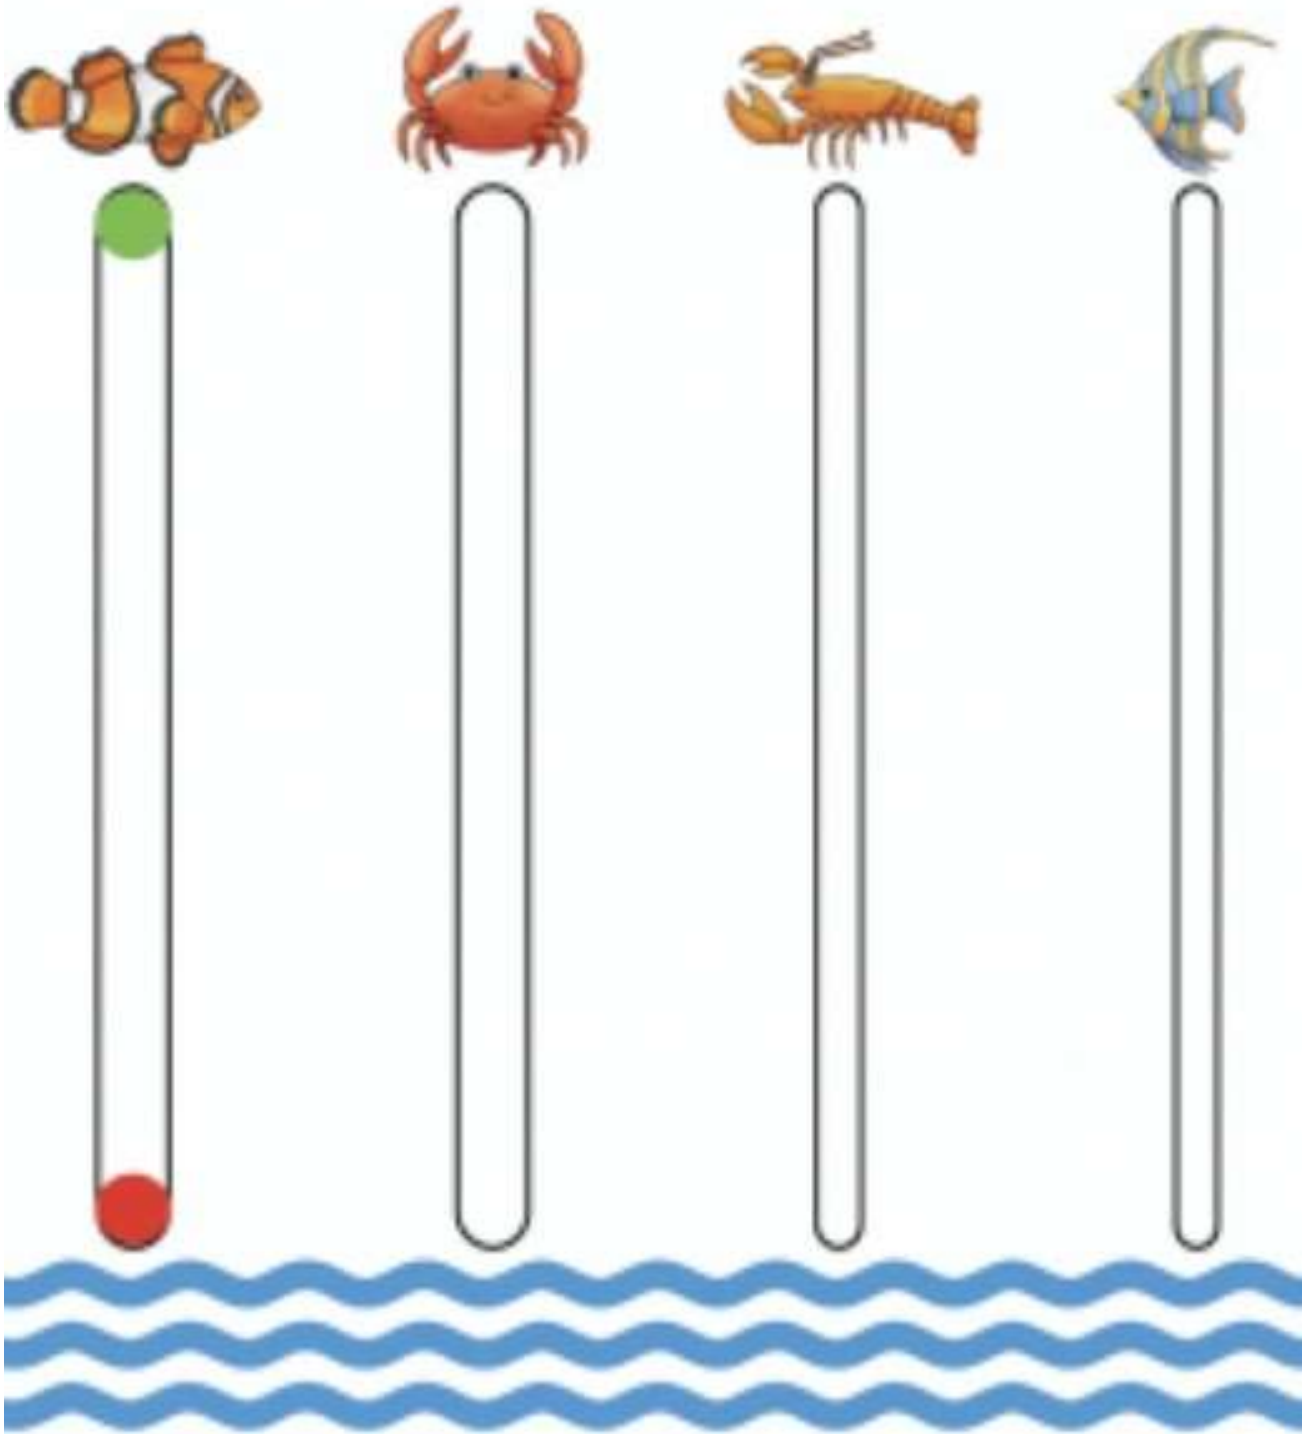

पुर्णा International School

Shree Swaminarayan Gurukul, Zundal

**NURSERY
SPECIMEN COPY
HINDI
YEAR-2022-2023**

INDEX

MONTH	SR NO	TOPIC	SIGN
APRIL	1	*PATTERNS	
MAY	2	*HINDI SWAR RECOGNITION *COLOUR THE SWAR	

*PATTERNS.

- खड़ लाइन- STANDING LINE.(DRAW WITH CRAYONS).

खड़ लाइन- STANDING LINE.(DRAW WITH CRAYONS).

खड़ लाइन- STANDING LINE.

JOIN THE DOTS WITH STANDING LINE.

SLEEPING LINE; DRAW WITH CRAYONS

SLEEPING LINE.