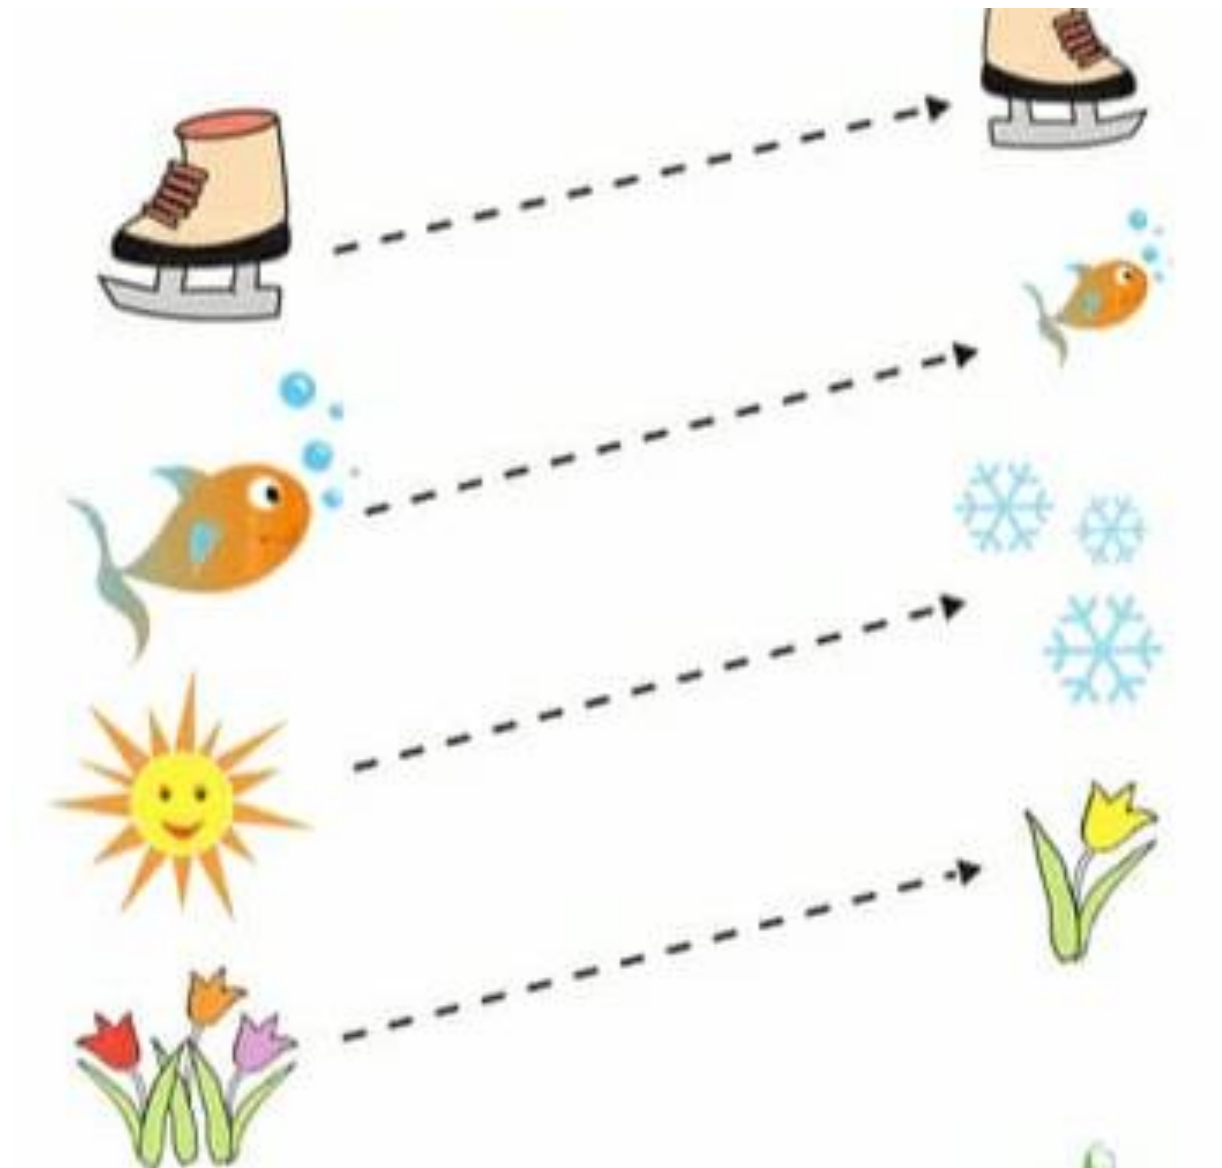

Grade: Nursery

Subject :

Date _____

Trace the lines.

पुर्णा International School

Shree Swaminarayan Gurukul, Zundal

Name _____

Grade: Nursery